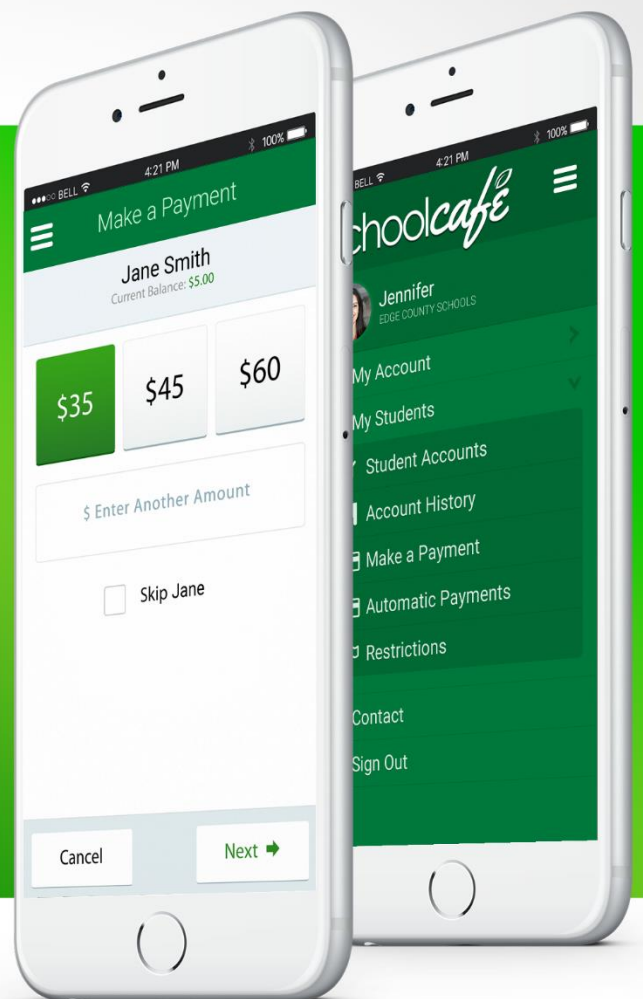

- View your child's cafeteria account balance
- Make payments to your child's cafeteria account
- Review daily spending and purchases
- Low balance reminders

Lebanon School District is proud to offer SchoolCafé, a safe and secure way for parents to make online payments to their children's cafeteria accounts.