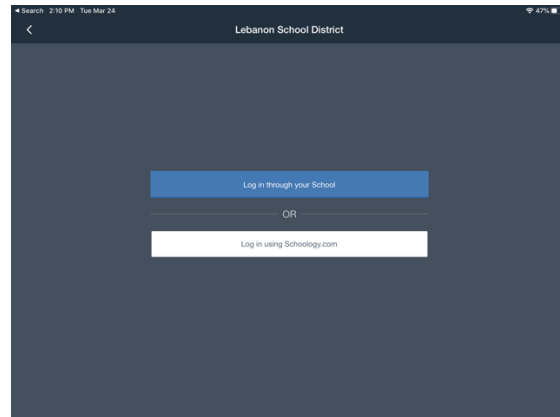

How to Sign into Your Schoology Account

On a computer:

1. Go to lebanon.schoology.com (**Not just schoology.com**)
2. You will be asked to sign in to google. It will look like this:

3. Sign in with _____@lebcedars.org
4. Your password is _____

On an iPad or Smartphone:

1. Download the Schoology app.

2. On the first screen, type in "Lebanon School District" and choose our district when it pops up.

3. On the next screen, choose "login through your school."