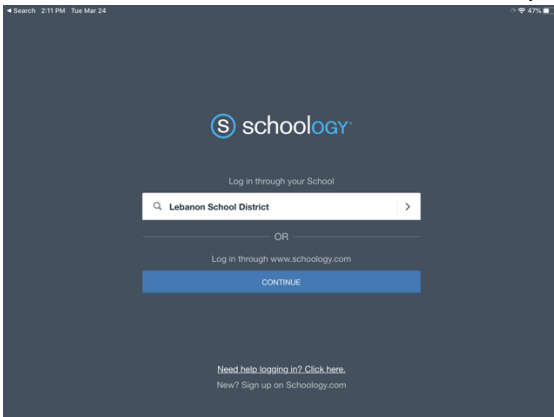

How to Sign into Your Schoology Account

On a computer:

1. Go to lebanon.schoology.com (**Not just schoology.com**)
2. You will be asked to sign in to google. It will look like this:

3. Sign in with _____@lebcedars.org
4. Your password is _____

On an iPad or Smartphone:

1. Download the Schoology app.

2. On the first screen, type in "Lebanon School District" and choose our district when it pops up.

3. On the next screen, choose "login through your school."