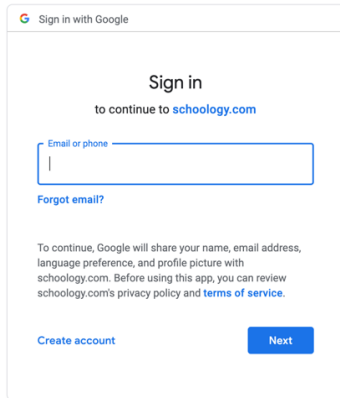

How to Sign into Your Schoology Account

On a computer:

1. Go to lebanon.schoology.com (**Not just schoology.com**)
2. You will be asked to sign in to google. It will look like this:

3. Sign in with _____@lebcedars.org
4. Your password is _____