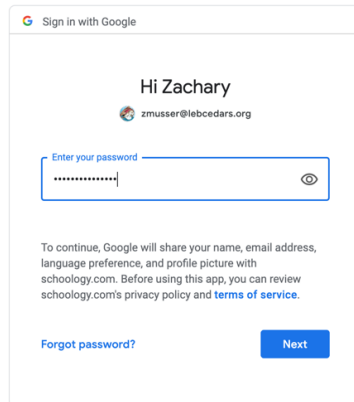

How to Sign into Your Schoology Account

On a computer:

1. Go to lebanon.schoology.com (**Not just schoology.com**)
2. You will be asked to sign in to google. It will look like this:

3. Sign in with _____@lebcedars.org
4. Your password is _____

On an iPad or Smartphone:

1. Download the Schoology app.

2. On the first screen, type in "Lebanon School District" and choose our district when it pops up.

3. On the next screen, choose "login through your school."